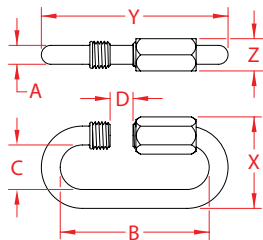

QUICK LINK

316 STAINLESS STEEL

Import

Wire
Formed

ITEM	A (size)	B	C	D	X (height)	Y (length)	Z (width)	WLL (lb)	WT (lb)	PACKAGING TYPE	EACH (qty)	INNER (qty)	CARTON (qty)	UPC
S0160-0003	1/8"	1.12"	0.38"	0.18"	0.75"	1.43"	0.27"	200	0.02	POLYBAG	1	10	1500	791506034438
S0160-0004	5/32"	1.25"	0.42"	0.23"	0.84"	1.60"	0.31"	300	0.02	POLYBAG	1	10	1000	791506034445
S0160-0005	3/16"	1.58"	0.48"	0.27"	1.00"	2.00"	0.35"	800	0.05	POLYBAG	1	10	500	791506034452
S0160-0006	1/4"	1.80"	0.55"	0.32"	1.12"	2.32"	0.42"	1,200	0.08	POLYBAG	1	10	400	791506034476
S0160-0007	9/32"	2.17"	0.67"	0.36"	1.30"	2.70"	0.47"	1,400	0.12	POLYBAG	1	10	250	791506034490
S0160-0008	5/16"	2.29"	0.70"	0.44"	1.48"	2.90"	0.53"	2,000	0.16	POLYBAG	1	10	200	791506034506
S0160-0009	23/64"	2.49"	0.85"	0.45"	1.62"	3.22"	0.57"	3,000	0.22	POLYBAG	1	10	150	791506034520
S0160-0010	3/8"	2.78"	0.78"	0.52"	1.76"	3.53"	0.66"	3,500	0.31	POLYBAG	1	10	100	791506034537
S0160-0012	1/2"	3.22"	1.00"	0.53"	2.00"	4.17"	0.70"	5,000	0.50	POLYBAG	1	1	50	791506034551
S0160-0014	9/16"	3.69"	1.05"	0.67"	2.36"	4.80"	0.86"	7,700	0.83	POLYBAG	1	1	40	791506034568
S0160-0016	5/8"	4.33"	1.20"	0.75"	2.75"	5.63"	1.03"	9,900	1.31	POLYBAG	1	1	30	791506034575
S0160-0018	23/32"	4.80"	1.29"	0.91"	3.00"	6.27"	1.17"	11,880	1.82	POLYBAG	1	1	20	791506034582

NOTE:
ALL DIMENSIONS ARE NOMINAL (+/- 3%) AND ARE SUBJECT TO CHANGE WITHOUT NOTICE.