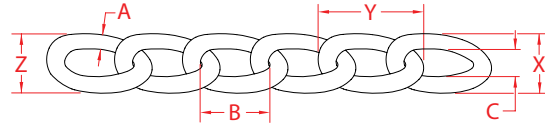

TWIST LINK CHAIN (S8), 304

304 STAINLESS STEEL

Import

Wire
Formed

ITEM	SIZE	A	B	C	LENGTH (each)	WLL (lb)	X (height)	Y (length)	Z (width)	WT (lb/ft)	PACKAGING TYPE	EACH (qty)	INNER (qty)	CARTON (qty)	UPC
S0611-0001	5/64"	0.07"	0.30"	0.13"	1 ft.	150	0.27"	0.44"	0.27"	0.07	POLYBAG	1	1	1000	791506046295
S0611-0001-1000	5/64"	0.07"	0.30"	0.13"	1,000 ft.	150	0.27"	0.44"	0.27"	0.07	POLYBAG	1	1	1	791506067610
S0611-0002	3/32"	0.09"	0.31"	0.16"	1 ft.	190	0.34"	0.49"	0.34"	0.09	POLYBAG	1	1	1000	791506046318
S0611-0002-1000	3/32"	0.09"	0.31"	0.16"	1,000 ft.	190	0.34"	0.49"	0.34"	0.09	POLYBAG	1	1	1	791506067627
S0611-0003*	1/8"	0.11"	0.48"	0.22"	1 ft.	280	0.44"	0.70"	0.44"	0.13	POLYBAG	1	1	1000	791506046332
S0611-0003-1000*	1/8"	0.11"	0.48"	0.22"	1,000 ft.	280	0.44"	0.70"	0.44"	0.13	POLYBAG	1	1	1	791506067634
S0611-M003*	1/8"	0.11"	0.48"	0.22"	1 ft.	280	0.44"	0.70"	0.44"	0.13	POLYBAG	1	1	1000	791506046370
S0611-0004	9/64"	0.14"	0.53"	0.24"	1 ft.	400	0.52"	0.81"	0.52"	0.16	POLYBAG	1	1	500	791506046356
S0611-0004-500	9/64"	0.14"	0.53"	0.24"	500 ft.	400	0.52"	0.81"	0.52"	0.16	POLYBAG	1	1	1	791506067641
S0611-0005	5/32"	0.15"	0.59"	0.26"	1 ft.	550	0.56"	0.89"	0.56"	0.20	POLYBAG	1	1	500	791506046363
S0611-0005-500	5/32"	0.15"	0.59"	0.26"	500 ft.	550	0.56"	0.89"	0.56"	0.20	POLYBAG	1	1	1	791506067658

NOTE:
IDEAL FOR DECORATIVE APPLICATIONS, SWINGS, ANIMAL CONTROL, WALLETTS AND ACCESSORIES.
MEETS THE REQUIREMENTS OF: MIL-DTL-32655 (*EXCLUDING S0611-0003, S0611-0003-1000 & S0611-M003).
WE IMPORT A 1/8" CHAIN (S0611-M003) FOR USE IN DAIRY APPLICATIONS.
ALL DIMENSIONS ARE NOMINAL (+/- 3%) AND ARE SUBJECT TO CHANGE WITHOUT NOTICE.